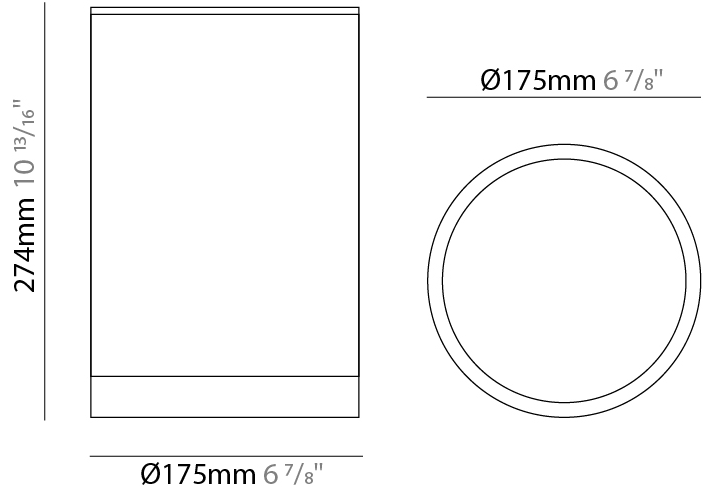

GENERAL

Series: Emme
Brand: Side
Division: Exterior
Mounting Type: Surface
Mounting Location: Ceiling
Subcategory: Downlight

PHYSICAL

Shape: Cylinder
Diameter (mm): 175
Diameter (in): 6 7/8
Height (mm): 274
Height (in): 10 13/16
Light Distribution: Direct
Weight (kg): 4.25
Weight (lbs): 9.4
Diffuser: Clear tempered glass
Fixture Finish: WHI / BLK / GRY
Fixture Material: Aluminum Die Cast

ELECTRICAL

Lamp Type: LED (Zhaga Standard)
Input Wattage (W): 20.7
Total Output Wattage (W): 18
Dimming: Non-Dimming / Phase Dimming (120vac Only)
Driver Included: Yes
Driver Location: Integrated
Driver Type: Constant Current - Universal
Driver Class: Class 2
Input Voltage (V): 120 - 277
Constant Current (mA): 500
Upon Request: (Not included - see components [IP65 or higher enclosure to be supplied by others]) Remote: 0-10Vdc dimming

LED

Number of LEDs: 1
Color Temperature (°K): 3000 / 4000
Max. Delivered Lumen (lm): 1703.5 / 1803.1
Nominal Lumen (lm): 1880 / 1940
CRI: >80 CRI
Lamp Life (hrs): 50000

OPTICAL

Reflector: Pure Aluminum Reflector
Optic: 16 / 24 / 36

RATINGS AND CERTIFICATIONS

Certified By: Certified for North American Standards
IP rating: IP65
IK Rating: IK06
Upon Request: Dark Sky Certification

4.5kg / 9.97 lbs